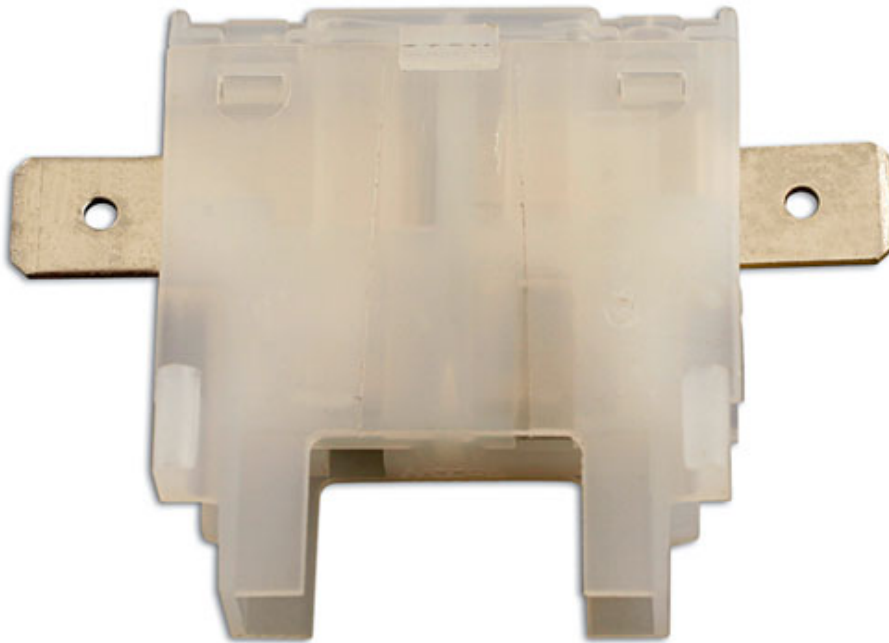

Standard Blade Fuse Holder White 10pc

Additional Information

- In-Line Blade Fuse Holder
- Material : White Nylon
- Suitable for Standard type Auto Blade Fuse
- 10pc
-

<http://product/35175>